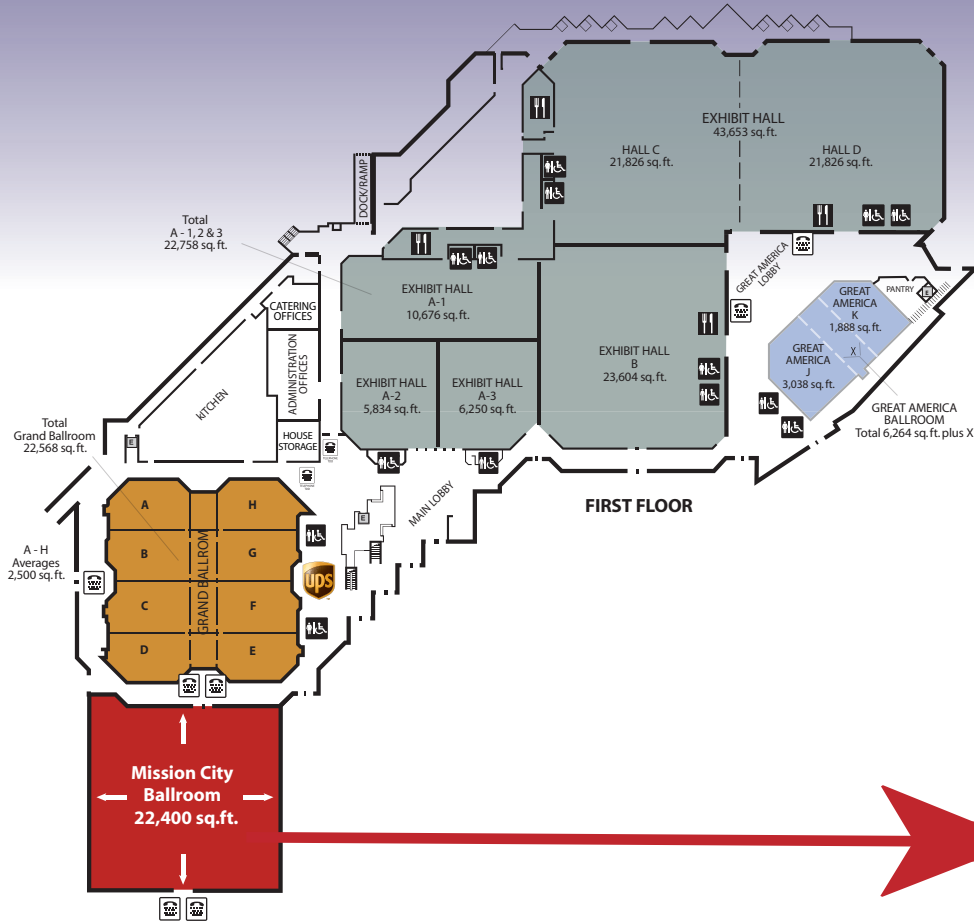

# CAPACITY CHART

*MR = Meeting Room / BR = Ballroom*

BALLROOM SPACE	SEGMENTS	SQ. FT.	THEATER	CLASS	BANQUET	BOOTHS
Full BR		22,398	3,199	1,119	1,493	111
Half BR	BR 2-5	11,098	1,585	554	739	55
	BR 1 and MR 1-3	11,300	1,614	565	753	56
BR divided approx. into 1/3 sections	BR 1-3	8,285	1,183	414	552	41
	BR 4 and 5	8,321	1,188	416	554	41
	MR 1-3	5,780	825	288	384	28
BR divided approx. into 2/3 & 1/3 sections	BR 1-5 (approx. 2/3)	16,606	2,372	830	1,107	83
	MR 1-3 (approx. 1/3)	5,780	825	288	384	28
MR 1-3	MR 1	1,890	270	94	126	9
	MR 2	2,003	286	100	133	10
	MR 3	1,887	269	94	125	9
Five Subdivisions w/ large Prefunction	MR 1	1,890	270	94	126	9
	MR 2	2,003	286	100	133	10
	MR 3	1,887	269	94	125	9
	BR 4	4,312	616	215	287	21
	BR 5	4,008	572	200	267	20
	Prefunction- BR 1-3	8,290	1,184	414	552	41
Five Subdivisions w/ small Prefunction	MR 1	1,890	270	94	126	9
	MR 2	2,003	286	100	133	10
	MR 3	1,887	269	94	125	9
	BR 2 and 4	5,774	824	288	384	28
	BR 3 and 5	5,364	766	268	357	26
	Prefunction- BR 1	5,512	787	275	367	27

**NOTES:**

Ballrooms 2 and 3 are never sold on their own. They are sold in conjunction with Ballroom 1, Ballroom 4 or Ballroom 5.

Room capacities will be reduced by use of risers, dance floors, certain A/V equipment, etc...

# SANTA CLARA CONVENTION CENTER

22,400 SQ. FT. MISSION CITY BALLROOM

**SANTA CLARA**  
SILICON VALLEY CENTRAL  
CONVENTION CENTER

5001 Great America Parkway  
Santa Clara, CA 95054

[WWW.SANTA CLARA.ORG](http://WWW.SANTA CLARA.ORG)

- |                          |                          |                      |                      |
|--------------------------|--------------------------|----------------------|----------------------|
| <b>M1</b> Meeting Room 1 | <b>M3</b> Meeting Room 3 | <b>B2</b> Ballroom 2 | <b>B4</b> Ballroom 4 |
| <b>M2</b> Meeting Room 2 | <b>B1</b> Ballroom 1     | <b>B3</b> Ballroom 3 | <b>B5</b> Ballroom 5 |