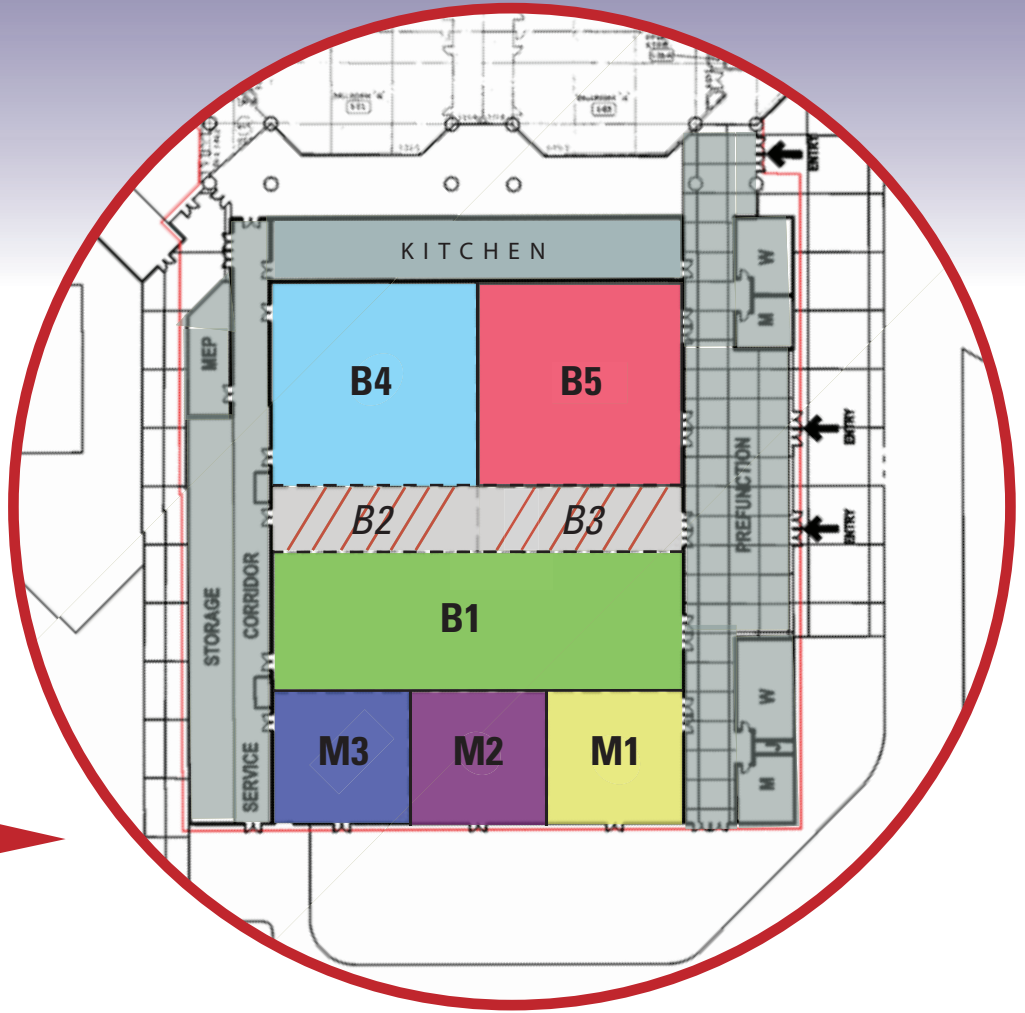

# CAPACITY CHART

*MR = Meeting Room / BR = Ballroom*

BALLROOM SPACE	SEGMENTS	SQ. FT.	THEATER	CLASS	BANQUET	BOOTHS
Full BR		22,398	3,199	1,119	1,493	111
Half BR	BR 2-5	11,098	1,585	554	739	55
	BR 1 and MR 1-3	11,300	1,614	565	753	56
BR divided approx. into 1/3 sections	BR 1-3	8,285	1,183	414	552	41
	BR 4 and 5	8,321	1,188	416	554	41
	MR 1-3	5,780	825	288	384	28
BR divided approx. into 2/3 & 1/3 sections	BR 1-5 (approx. 2/3)	16,606	2,372	830	1,107	83
	MR 1-3 (approx. 1/3)	5,780	825	288	384	28
MR 1-3	MR 1	1,890	270	94	126	9
	MR 2	2,003	286	100	133	10
	MR 3	1,887	269	94	125	9
Five Subdivisions w/ large Prefunction	MR 1	1,890	270	94	126	9
	MR 2	2,003	286	100	133	10
	MR 3	1,887	269	94	125	9
	BR 4	4,312	616	215	287	21
	BR 5	4,008	572	200	267	20
	Prefunction- BR 1-3	8,290	1,184	414	552	41
Five Subdivisions w/ small Prefunction	MR 1	1,890	270	94	126	9
	MR 2	2,003	286	100	133	10
	MR 3	1,887	269	94	125	9
	BR 2 and 4	5,774	824	288	384	28
	BR 3 and 5	5,364	766	268	357	26
	Prefunction- BR 1	5,512	787	275	367	27

**NOTES:**

Ballrooms 2 and 3 are never sold on their own. They are sold in conjunction with Ballroom 1, Ballroom 4 or Ballroom 5.

Room capacities will be reduced by use of risers, dance floors, certain A/V equipment, etc...

# SANTA CLARA CONVENTION CENTER

22,400 SQ. FT. MISSION CITY BALLROOM

**SANTA CLARA**  
SILICON VALLEY CENTRAL  
CONVENTION CENTER

5001 Great America Parkway  
Santa Clara, CA 95054

[WWW.SANTA CLARA.ORG](http://WWW.SANTA CLARA.ORG)

- |                          |                          |                      |                      |
|--------------------------|--------------------------|----------------------|----------------------|
| <b>M1</b> Meeting Room 1 | <b>M3</b> Meeting Room 3 | <b>B2</b> Ballroom 2 | <b>B4</b> Ballroom 4 |
| <b>M2</b> Meeting Room 2 | <b>B1</b> Ballroom 1     | <b>B3</b> Ballroom 3 | <b>B5</b> Ballroom 5 |